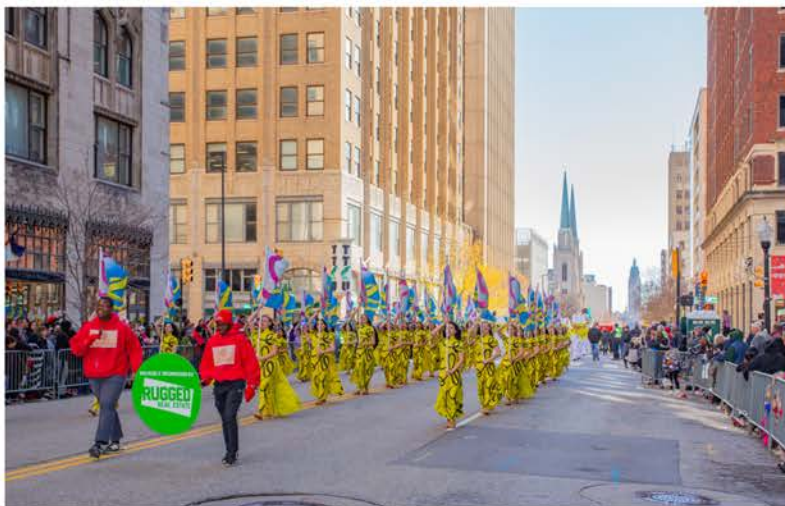

Segment Sponsorship

$7,500

As the television segment sponsor, your organization's name will be broadcasted as entries pass over the TV viewing area. This package gets your company the most bang for your buck on TV with an audience of tens of thousands of viewers watching the commercial-free live broadcast of the Tulsa Christmas Parade on Oklahoma's Channel 8, KTUL.

Your sponsorship includes:

- Television exposure for your company throughout the commercial-free broadcast on Oklahoma's Channel 8 KTUL
- Recognition of sponsorship on Tulsa Christmas Parade website
- 10 passes for the VIP tent
- Name included in media alerts and press releases
- Recognition of sponsorship on parade social media