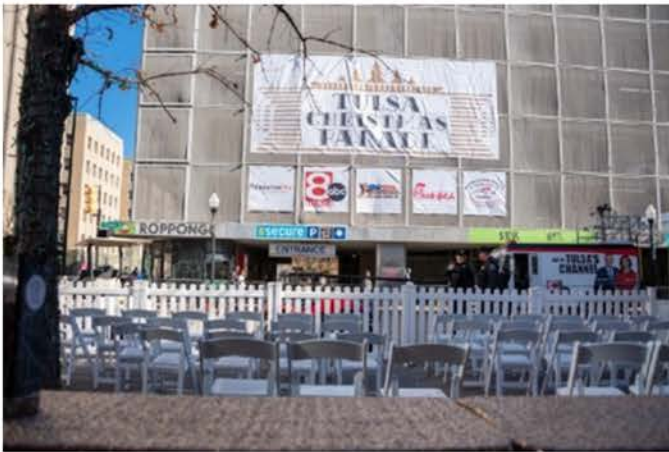

Sponsorship Highlights

The Tulsa Christmas Parade is advertised through extensive radio, TV, outdoor, and print media locally and regionally. You'll have the opportunity to advertise your brand to tens of thousands of customers and help create an experience around your brand name that captures the magic of the season.

Your sponsorship includes:

- High visibility around and within the parade route
- Your logo in product promotion, website, and social media
- Retail/trade promotion
- Corporate viewing in VIP bleachers (for certain levels)

Ask about having your company float custom designed by our creative team!